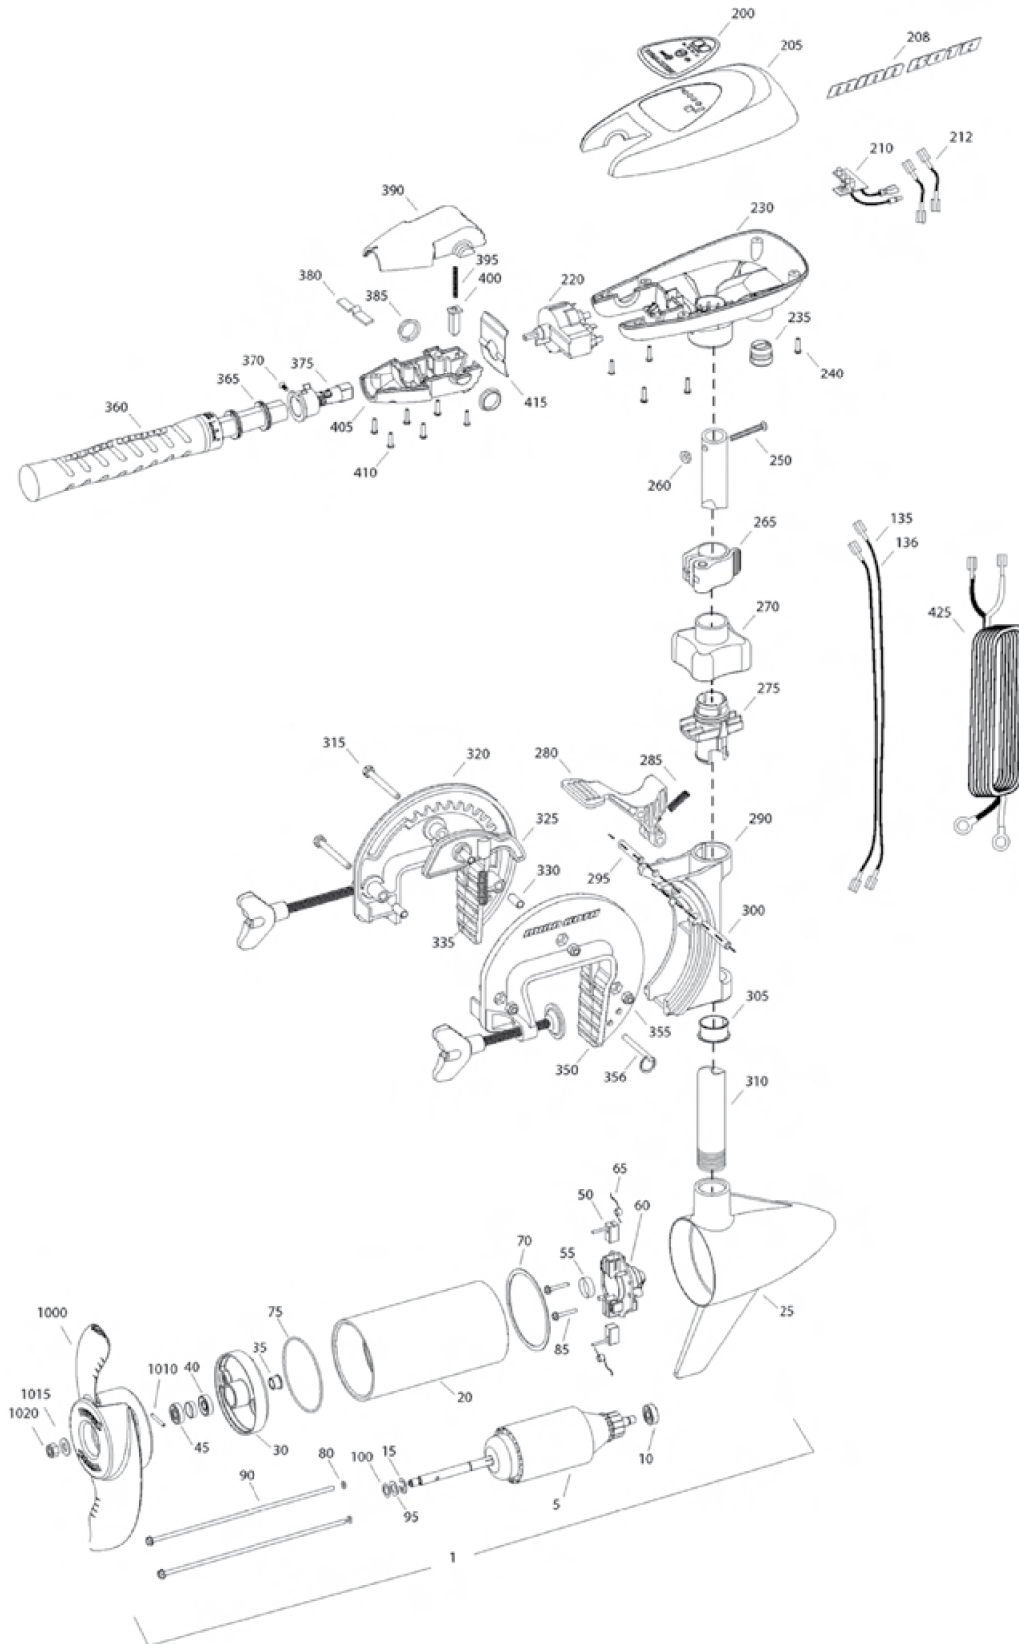

TRAXXIS 55 SC

MINN KOTA®

TRAXXIS 55 SC

Item	P/N	Description	Qty	Item	P/N	Description	Qty
1	2097098	12V Motor 36" FW	1	355	2263104	Nut, 1/4-20, nylock, Zinc	3
5	2-100-117	Armature assembly	1	356	2062604	Pin, stop	1
10	140-010	Bearing	1				
15	788-015	Retaining ring	1	☒	2990956	Handle assy, SC [360-410]	1
20	2-200-101	Center housing assembly	1	360	2990456	Grip/handle assy, SC [360-375]	1
25	2-300-199	Brush end housing assembly	1	365	2060015	Bearing, handle	2
30	2-400-101	Plain end housing assembly	1	370	2063405	Screw, #6 PFH SS	1
35	144-049	Flange bearing	1	375	2884091	Yoke / spider assy, 5SPD	1
40	880-003	Seal	1	380	2302742	Spring, detent, off	1
45	880-006	Seal with shield	1	385	2060005	Bearing, handle pivot	2
50	188-036	Brush	2	390	2060900	Handle pivot, top	1
55	725-050	Paper tube	1	395	2302745	Spring, release button	1
60	738-036	Brush plate assembly	1	400	2063700	Button, release	1
65	975-040	Brush spring	2	405	2060905	Handle pivot, bottom	1
70	337-036	Gasket	1	410	2303412	Screw, #6 x 5/8 SS	6
75	701-081	O-ring, motor	1				
80	701-008	O-ring, thru-bolt	2	415	2062715	Spring, handle pivot	1
85	830-007	Screw, 8-32	2	425	2992524	Leadwire assy, includes [235]	1
90	830-042	Thru-bolt	2				
95	990-067	Washer, steel	2	☒	1378131	Propeller kit WW2	
100	990-070	Washer, nylontron	2	1000	2091160	Propeller WW2	1
135	640-006	Leadwire, black	1	1010	2092600	Drive pin, small	1
136	640-115	Leadwire, red	1	1015	2151726	Washer, prop, small	1
☒	2888460	Seal and O-ring Kit		1020	2053101	Nut, nylock, prop, small	1
200	2065694	Decal, c-box cover	1				
205	2060295	C-box cover	1				
208	2325665	Decal - MinnKota	2				
210	2074070	Battery meter, 12v FW	1				
220	2064023	Switch 5 speed	1				
230	2062505	Control box, 5 SPD, FW	1				
235	2062905	Strain relief	1				
240	2303412	Screw, #6 x 5/8 SS	6				
250	2383407	Screw, #10-24 x 2 SS	1				
260	2383124	Nut, 10-24, nylock, SS	1				
265	2991521	Cam lock/depth collar assy	1				
☒	2991795	Bracket assy, Composite [270-356]	1				
270	2060100	Knob, steering tension, soft	1				
275	2068400	Collet	1				
280	2064200	Lock arm	1				
285	2062701	Spring, lock arm	1				
290	2061821	Hinge	1				
295	2062602	Pin, lock, Zinc	1				
300	2062602	Pin, lock, Zinc	1				
305	2037301	Bushing, hinge	1				
310	2032052	Tube 36"	1				
315	2063500	Bolt 1/4-20 x 2 3/8", Zinc	3				
320	2771950	Bracket, right, FW	1				
325	2067905	Cam deactivator	1				
330	2067306	Bushing, dowel 1/4 x 1/2	3				
335	2062700	Spring, cam deactivator	1				
☒	2881380	Clamp screw kit	2 per kit				
350	2771955	Bracket, left, FW	1				